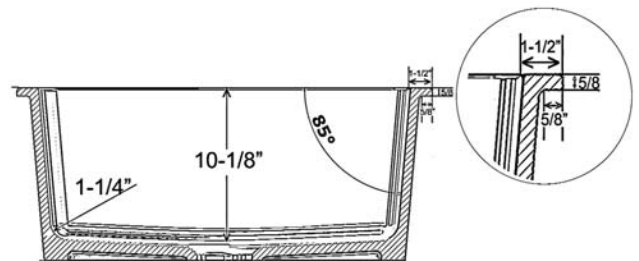

Colors:

WH White

Dimensions and specifications subject to change without notice.