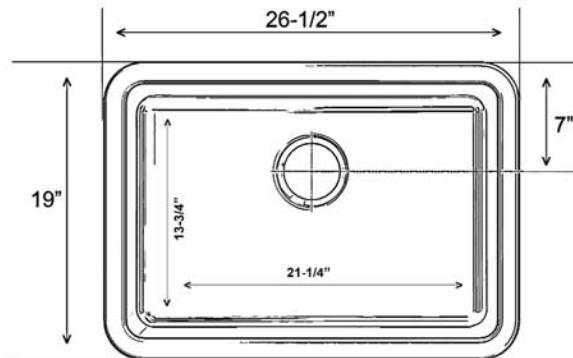

27" ORABELLA KITCHEN SINK

Cat. No.
KS27

W: 26-1/2"
D: 19"
H: 11"

Front View

Side View

Close-up of Barclay logo

Front view of Barclay logo

Interior Dimensions:

Top: 23-3/4" x 16-1/4"
Bottom: 21-1/4" x 13-1/2"
Basin Depth: 10-1/8"

Features:

- ▶ Made in Italy
- ▶ Constructed of fine Fire Clay for durability
- ▶ No faucet holes
- ▶ Center drain is 3-1/2"
- ▶ Can be used in undercounter or drop-in installations
- ▶ Garbage disposals can be used with this sink
- ▶ Features Barclay logo
- ▶ Bottom of back wall to center of drain: 4-1/2"

Colors:

WH White

Dimensions and specifications subject to change without notice.